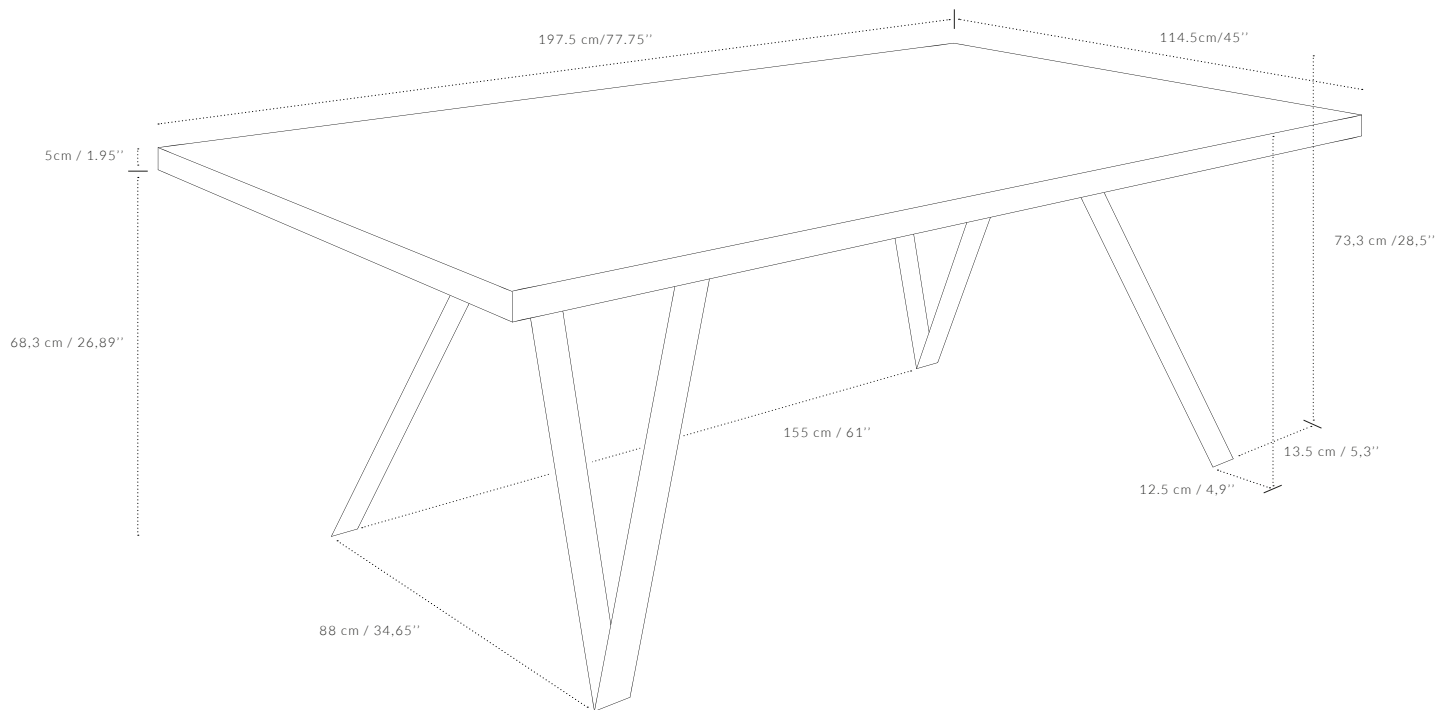

EDITION ONE FOUR TO THE FLOOR

spolia.

**EDITION ONE** FOUR TO THE FLOOR | **LIMITED TO** 12 PIECES | **DESIGNER** FRANCOIS GUSTIN

**L** 197.5 CM / 77.75" **W** 114.5 CM / 45" **H** 73.3 CM / 28.5"

DUE TO THE ANTIQUE MATERIAL WE ARE WORKING WITH, DIMENSIONS MAY VARY BY APPROX. 0.5%