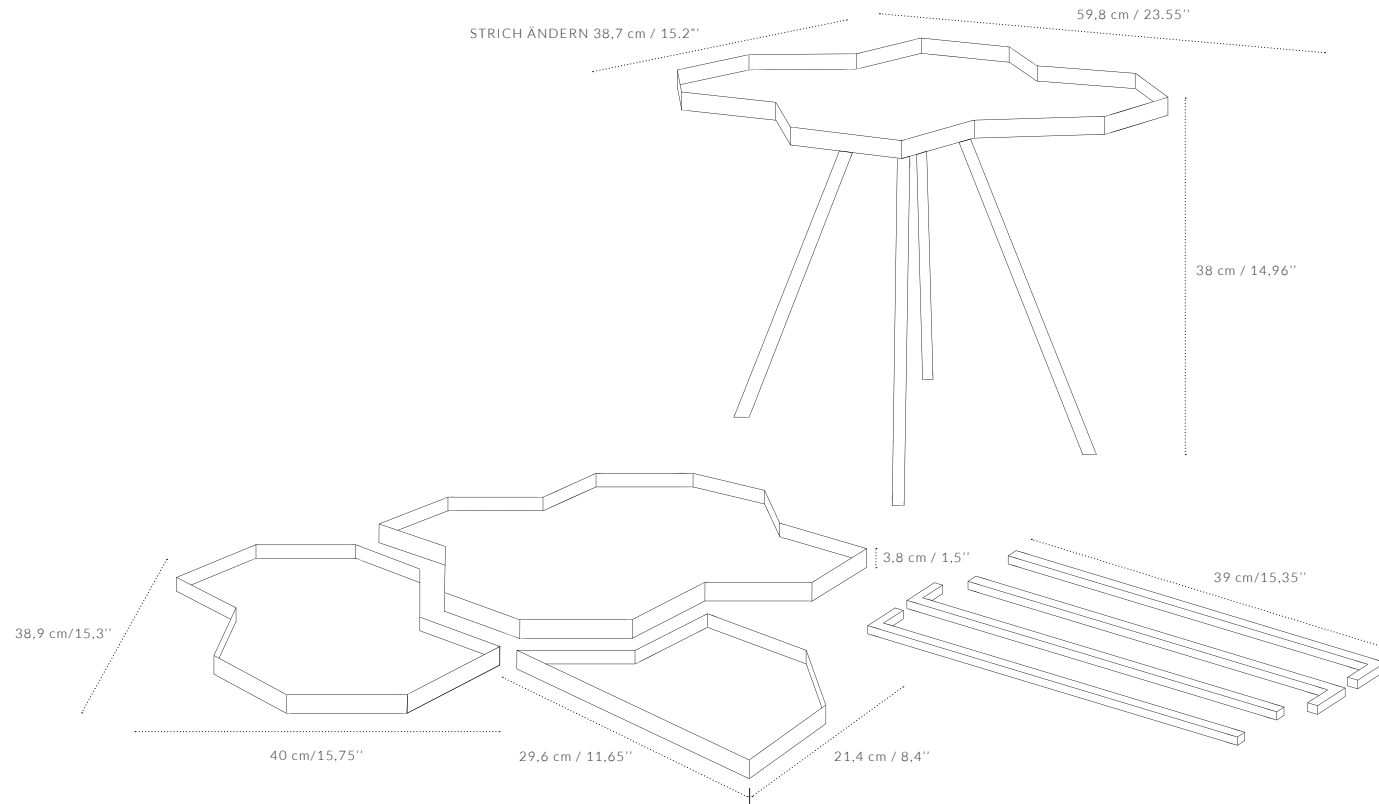

EDITION02 SCATTERED SERVANT

spolia.

EDITION THREE SCATTERED SERVANT | **LIMITED TO** 35 PIECES | **DESIGNER** KIM+HEEP

SIDE TABLE L 199CM / 78.35" **W** 115CM / 42.3" **H** 74CM / 29.1"

MATERIAL 19TH CENTURY PARQUETRY, MADE FROM ANTIQUE OAK AND BRASS

LEAD TIME & PAYMENT DETAILS APPROXIMATELY 6-8 WEEKS. MANUFACTURED UPON ORDER, FINISHED AND ASSEMBLED BY HAND IN VIENNA FROM ANTIQUE AND MODERN COMPONENTS.

50% DEPOSIT REQUIRED. BALANCE DUE PRIOR TO SHIPPING. DISCOUNT SCHEMES AVAILABLE. CUSTOMIZATION AVAILABLE.