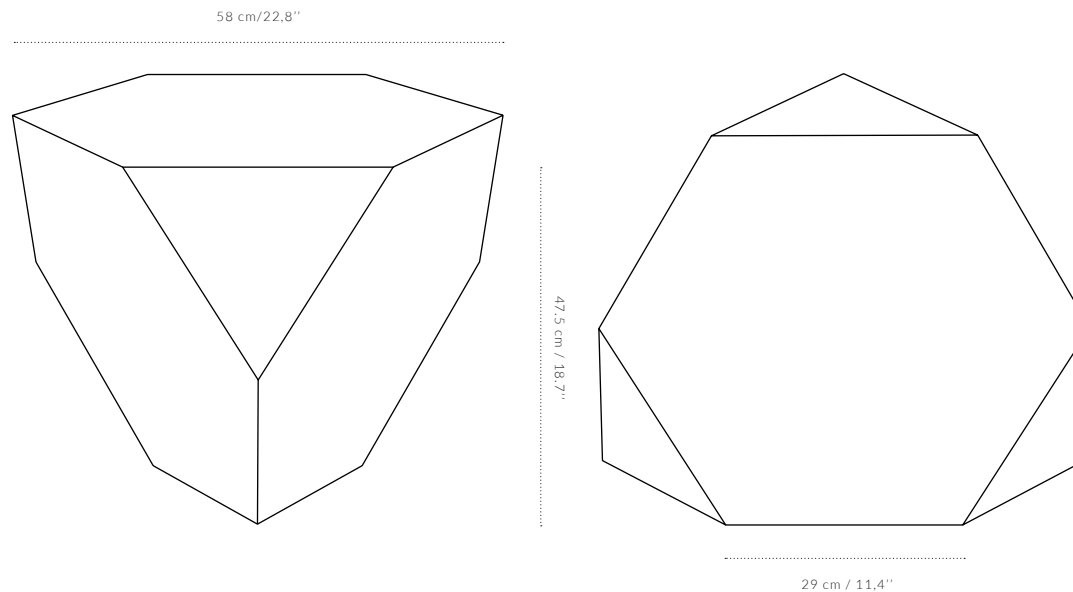

EDITION TWO THE BOLOGNESE

spolia.

EDITION TWO THE BOLOGNESE | **LIMITED TO** 15 PIECES | **DESIGNER** TINO VALENTINITSCH

DIAMETER 58CM / 22.8" **H** 47,5 CM / 18.7" **EDGE LENGHT** 29 CM / 11.4"

DUE TO THE ANTIQUE MATERIAL WE ARE WORKING WITH, MINOR IRREGULARITIES IN THE PATTERN & OF THE SIZE MAY OCCURE