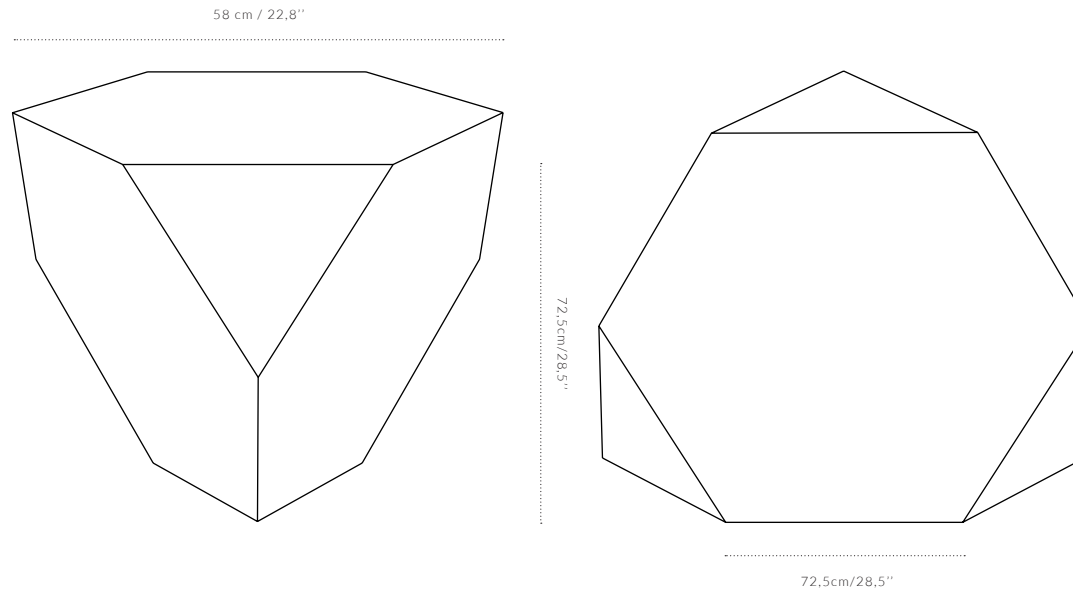

OPEN EDITION ONE THE BOLOGNESE POP

spolia.

OPEN EDITION ONE THE BOLOGNESE POP | **DESIGNER** TINO VALENTINITSCH

DIAMETER 52 CM / 20.4" **H** 49 CM / 19.3" **EDGE LENGTH** 30 CM / 11.8

MATERIAL LIGHTWEIGHT COMPUND CONCRETE, AVAILABLE IN ALL COLOURS